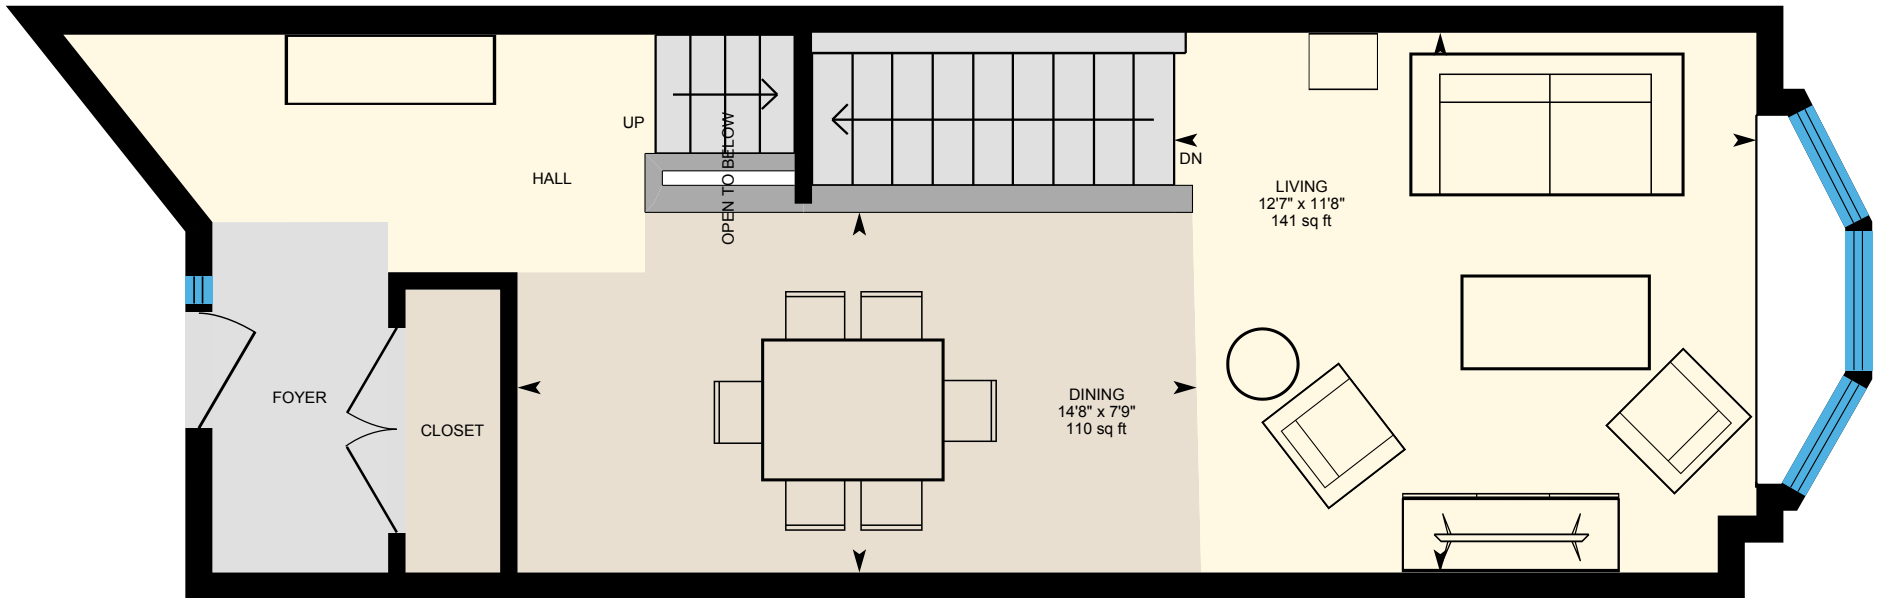

# 87 Norway, Toronto, ON

Main Building: Total Interior Area Above Grade 1158.29 sq ft

**Main Floor**  
Interior Area 392.01 sq ft

**1st Floor**  
Interior Area 368.89 sq ft

**2nd Floor**  
Interior Area 397.39 sq ft

# 87 Norway, Toronto, ON

Main Floor Interior Area 392.01 sq ft  
Excluded Area 0.89 sq ft

PREPARED: 2026/04/11

# 87 Norway, Toronto, ON

1st Floor Interior Area 368.89 sq ft

PREPARED: 2026/04/11

# 87 Norway, Toronto, ON

2nd Floor Interior Area 397.39 sq ft

PREPARED: 2026/04/11