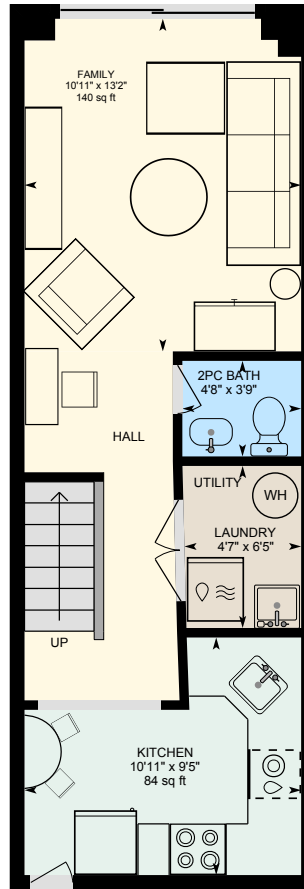

# 87 Norway, Toronto, ON

Main Building: Total Interior Area Above Grade 1158.29 sq ft

**Main Floor**  
Interior Area 392.01 sq ft

**1st Floor**  
Interior Area 368.89 sq ft

**2nd Floor**  
Interior Area 397.39 sq ft

# 87 Norway, Toronto, ON

Main Floor Interior Area 392.01 sq ft  
Excluded Area 0.89 sq ft

PREPARED: 2026/04/11

# 87 Norway, Toronto, ON

1st Floor Interior Area 368.89 sq ft

PREPARED: 2026/04/11

# 87 Norway, Toronto, ON

2nd Floor Interior Area 397.39 sq ft

PREPARED: 2026/04/11