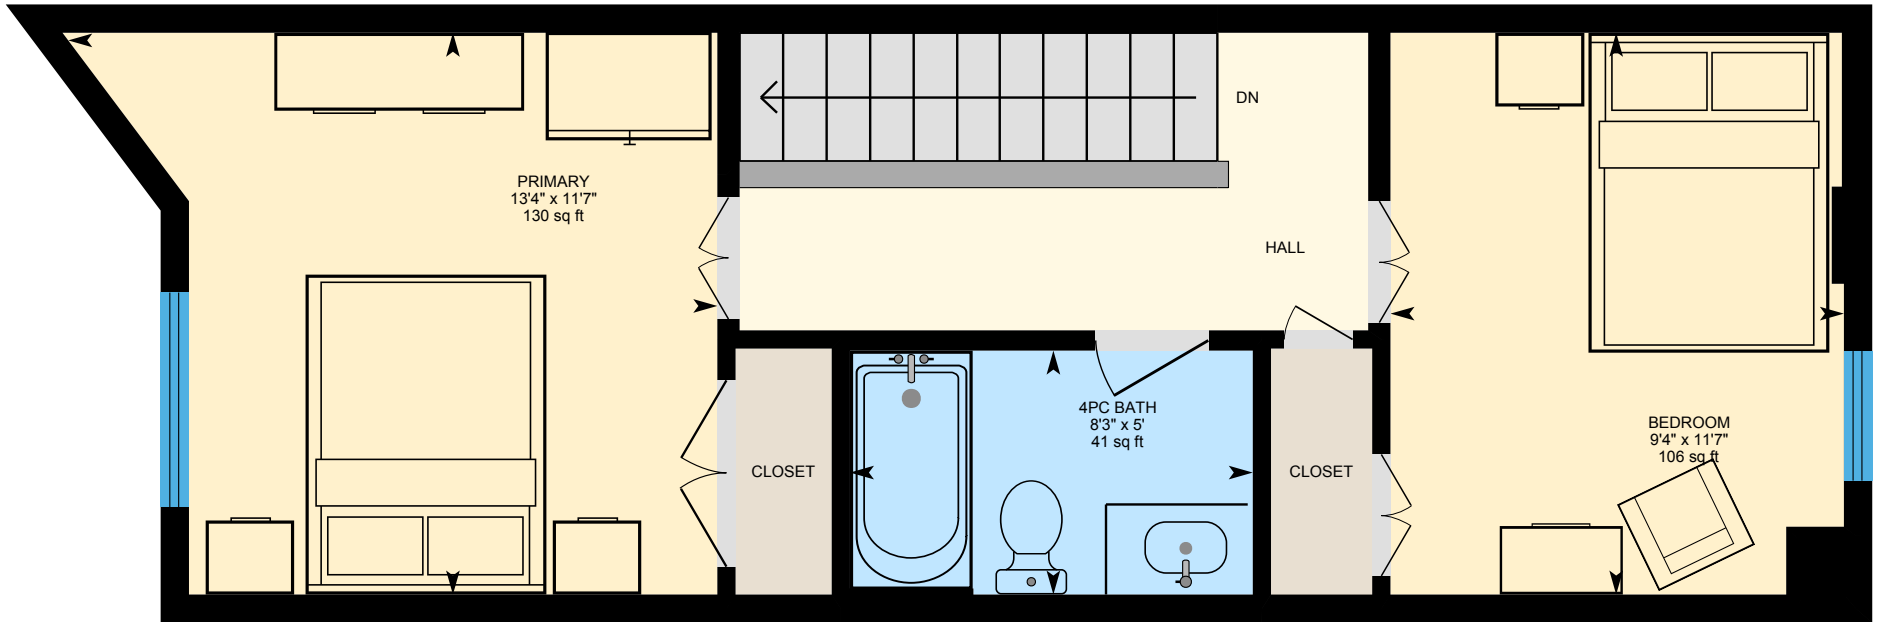

# 87 Norway, Toronto, ON

Main Floor Interior Area 392.01 sq ft  
Excluded Area 0.89 sq ft

PREPARED: 2026/04/11

# 87 Norway, Toronto, ON

1st Floor Interior Area 368.89 sq ft

PREPARED: 2026/04/11

# 87 Norway, Toronto, ON

2nd Floor Interior Area 397.39 sq ft

PREPARED: 2026/04/11