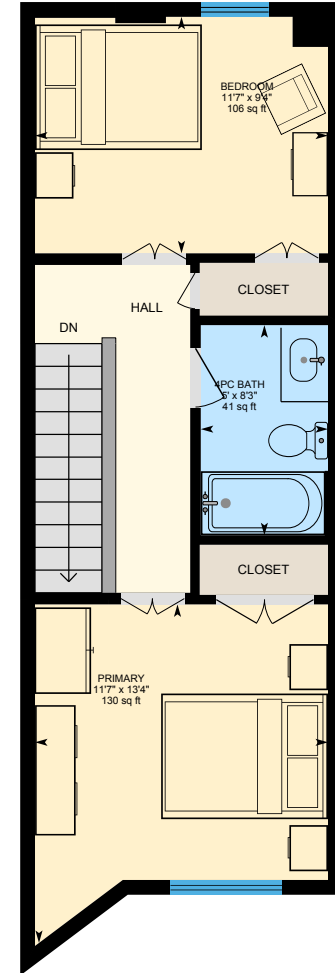

# 87 Norway, Toronto, ON

Main Building: Total Interior Area Above Grade 1158.29 sq ft

**Main Floor**  
Interior Area 392.01 sq ft

**1st Floor**  
Interior Area 368.89 sq ft

**2nd Floor**  
Interior Area 397.39 sq ft

# 87 Norway, Toronto, ON

Main Floor Interior Area 392.01 sq ft  
Excluded Area 0.89 sq ft

PREPARED: 2026/04/11

# 87 Norway, Toronto, ON

1st Floor Interior Area 368.89 sq ft

PREPARED: 2026/04/11

# 87 Norway, Toronto, ON

2nd Floor Interior Area 397.39 sq ft

PREPARED: 2026/04/11