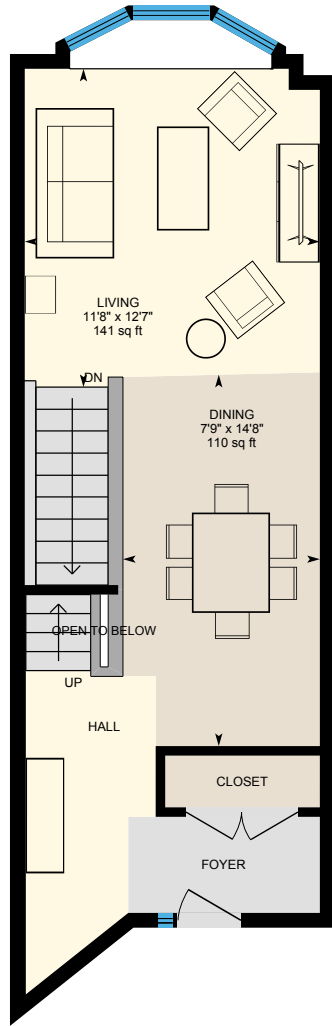

# 87 Norway, Toronto, ON

Main Building: Total Interior Area Above Grade 1158.29 sq ft

**Main Floor**  
Interior Area 392.01 sq ft

**1st Floor**  
Interior Area 368.89 sq ft

**2nd Floor**  
Interior Area 397.39 sq ft

# 87 Norway, Toronto, ON

Main Floor Interior Area 392.01 sq ft  
Excluded Area 0.89 sq ft

PREPARED: 2026/04/11

# 87 Norway, Toronto, ON

1st Floor Interior Area 368.89 sq ft

PREPARED: 2026/04/11

# 87 Norway, Toronto, ON

2nd Floor Interior Area 397.39 sq ft

PREPARED: 2026/04/11