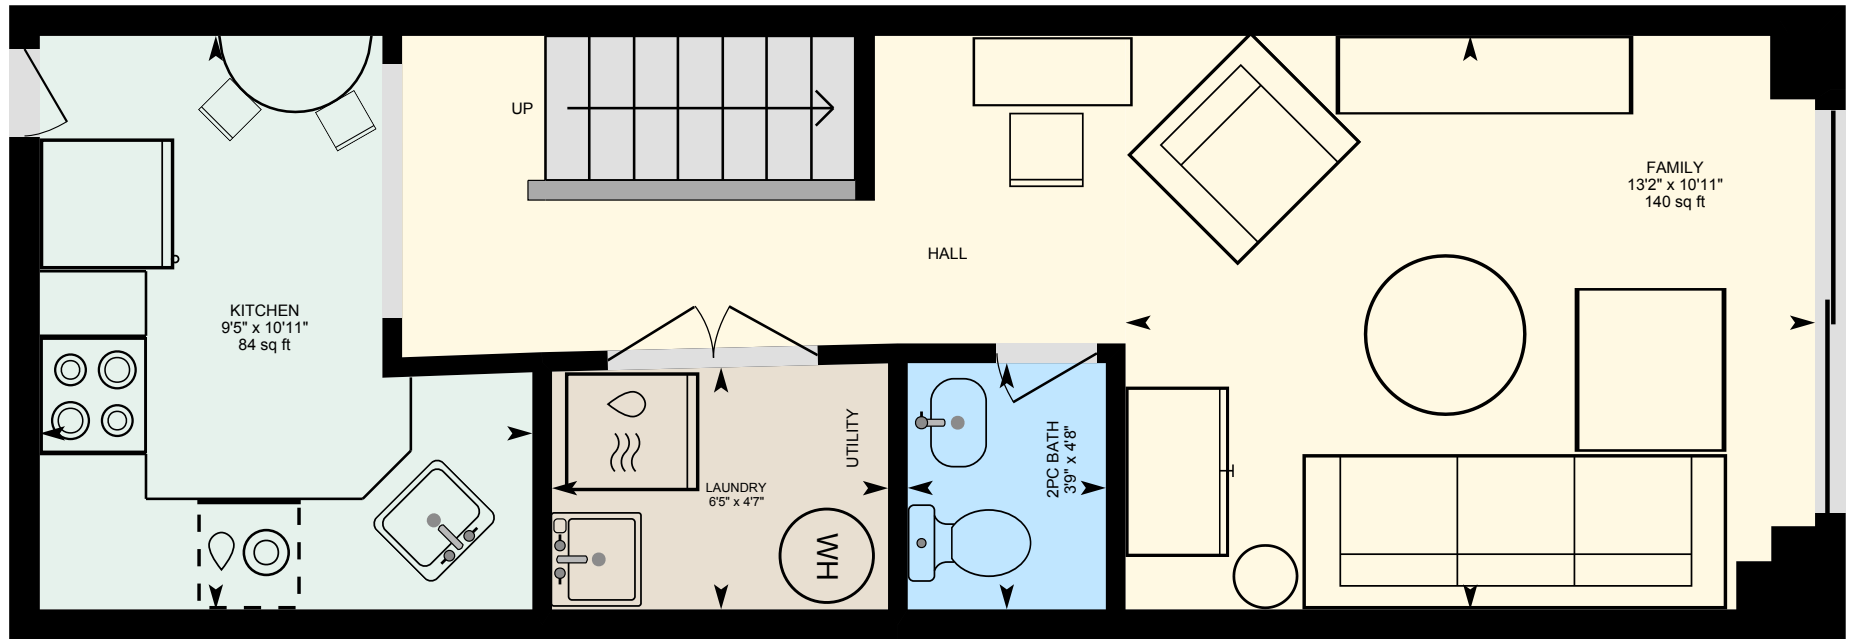

# 87 Norway, Toronto, ON

Main Building: Total Interior Area Above Grade 1158.29 sq ft

**Main Floor**  
Interior Area 392.01 sq ft

**1st Floor**  
Interior Area 368.89 sq ft

**2nd Floor**  
Interior Area 397.39 sq ft

# 87 Norway, Toronto, ON

Main Floor Interior Area 392.01 sq ft  
Excluded Area 0.89 sq ft

PREPARED: 2026/04/11

# 87 Norway, Toronto, ON

1st Floor Interior Area 368.89 sq ft

PREPARED: 2026/04/11

# 87 Norway, Toronto, ON

2nd Floor Interior Area 397.39 sq ft

PREPARED: 2026/04/11